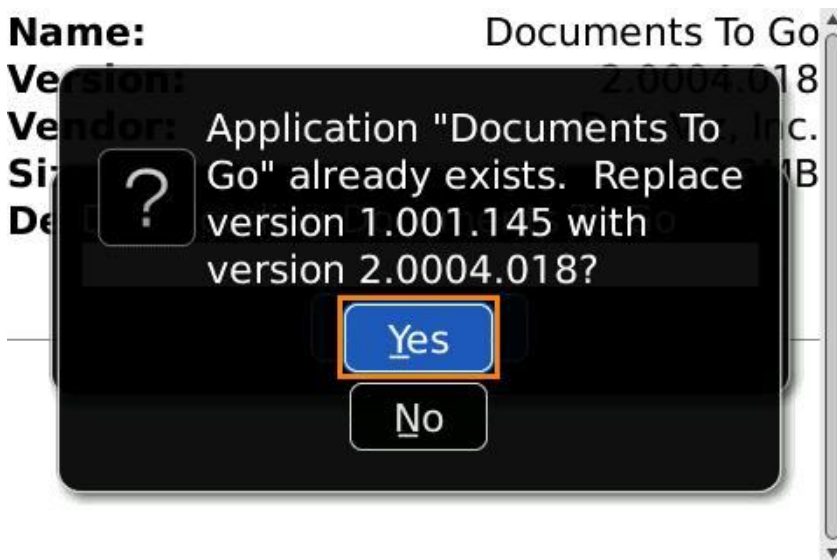

לחץ על "כן" ("Yes") בהודעות הקופצות.

.12